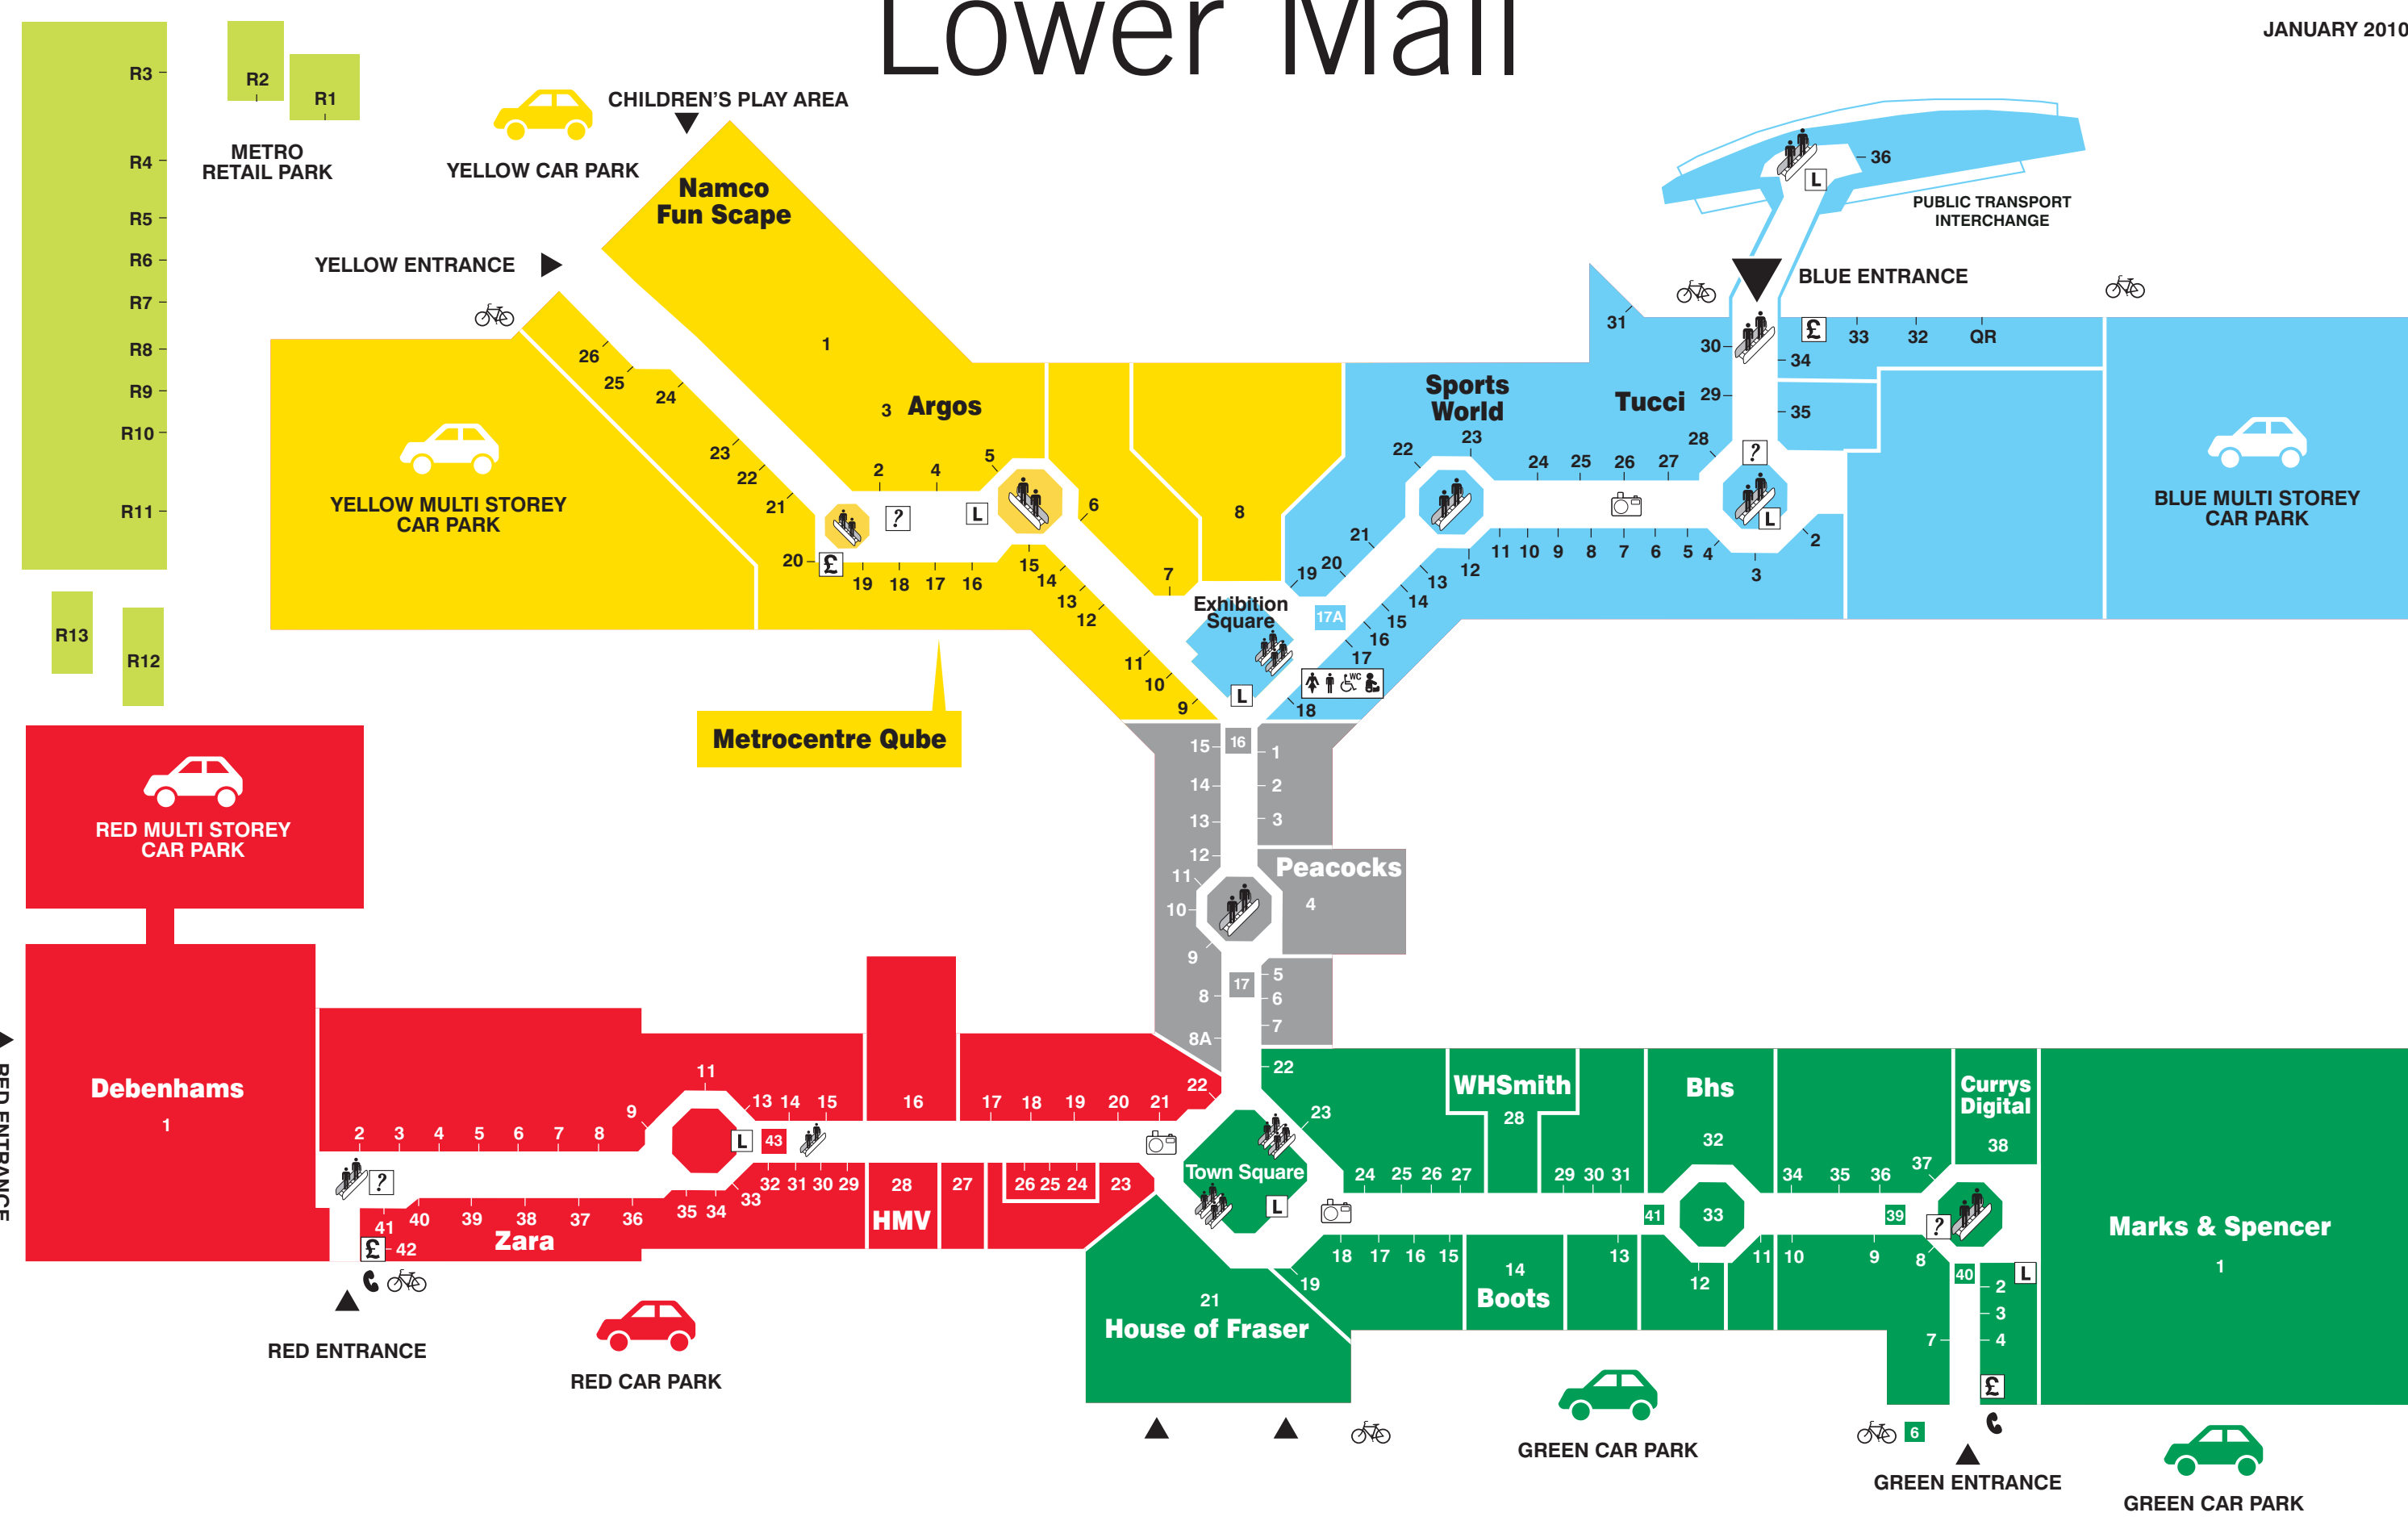

Lower Mall

JANUARY 2010

Key Baby Change Facilities Customer Services Desks Accessible Toilets Escalators Toilets Lifts Bicycle parking Taxibank Freephone Photo Me Quiet Room

Upper Mall

- **BOOKS • CARDS • NEWS • STATIONERY**
- 20 Best Wishes
- 24 Birthdays
- 23 The Works
- 34 Topics
- 17 Waterstones
- 20 WH Smith
- 31 WH Smith
- **CONFECTIONERY**
- 15 Marcantonios
- 21 Sweet Factory
- 8 Walls - Swirl It
- **CUSTOMER SERVICES**
- 1 Abbey (+C)
- 32 Barclays £
- 16 Chapel †
- 27 Dentist
- 29 Halifax PLC (+£)
- 12 HSBC £
- 35 Lloyds £
- 23 New Gold Stitch
- 29 Northern Rock £
- 28 Northumbria Police
- 34 Post Office
- 14 Quickstitch
- 33 Shopmobility
- **DEPARTMENT & VARIETY STORES**
- 10 Boots
- 1 Debenhams
- 15 House of Fraser
- 26 Next
- 18 3 Store
- 27 Carphone Warehouse
- 18 Future Fone Citi
- 36 Game
- 28 HMV
- 19 Mobile Phone Repair Shop
- 20 O₂
- 12 Orange
- 19 Sony Centre
- 16 T Mobile
- 15 T Mobile Specialists/Fone House
- 11 Vodafone
- **ENTERTAINMENT & LEISURE**
- 1 New ODEON Cinema
- **FASHION & ACCESSORIES**
- **Childrens**
- F10 Candy Shrimp
- 33 Monsoon
- 1 Mothercare
- 30 Peek A Boo
- 5 Petit Diable
- 4 Pumpkin Patch
- 39 Zara

- **Ladies**
- 13 Ann Harvey
- 40 Bershka
- 4 Dorothy Perkins
- 10 Evans
- 16 EWM (Edinburgh Woollen Mill)
- 6 Laura Ashley
- 42 M Butterfly
- 7 Miss Selfridge
- 33 Monsoon
- 2 New Look
- 16 Oasis
- 31 Paris
- 14 Paris Boutique
- 14 Shimmer
- 5 Wallis
- 11 Warehouse
- **Mens**
- 4 Aston
- 16 EWM (Edinburgh Woollen Mill)
- 12 Greenwood's (GW)
- 34 Jack & Jones
- 28 Moda & Pelle
- 31 Big Lukes
- 38 River Island
- 7 The Officer's Club
- 7 Top Man
- 18 Van Mildert
- 39 Zara
- **Mixed**
- 8 Demure Leather
- 9 Doc Black
- 37 G-Star Raw
- 4 H & M
- 20 Madhouse
- 26 Next
- 39 Zara
- **Specialist & Accessories**
- F1 Alessandro
- V14 Completely Bonkers
- 13 Moda Show
- F9 Skate Shack
- 29 Tights Tights Tights
- 30 Triple S
- 15 T Triple S
- 7 Xtras
- **FOOD**
- 30 Greggs
- **HAIR & BEAUTY**
- 21 Bodycare
- 10 Forget Flowers
- 14 Hair Express
- 17 Hercuts
- V10 Hot Hair-Fashion wigs & hairpieces
- 15 Hollywood Nails
- 9 L'Occitane
- V19 Millie's Nails

- 31 Regis Hair & Beauty
- 12 Sherlocks Hairdressing
- 36 Supercuts
- V15 The Barber Shop
- 16 The Original Barber Shop
- 5 The Perfume Shop
- 22 The Perfume Shop
- 3 Toni & Guy
- **JEWELLERY**
- 16 Christopher James
- 27 David Summerfield
- 17 Goldsmiths
- 21 HPJ The Jeweller
- 36 Mulroy Antiques
- 6 Muse
- V8 Pandora
- F7 Xtras
- **OPTICIANS**
- 13 Dolland & Aitchison
- 28 Vision Express
- **RESTAURANTS • CAFES • BARS**
- 12 Beckleberry's
- 1 Big Lukes
- 31 Big Lukes
- 28 Buffet King @ Metro
- 18 Burger King
- 26 Café Nova
- 29 Café Rouge
- 35 Cookery Nook
- F11 Costa Coffee
- 200 Costa Coffee (within WH Smith)
- 1 Debenhams
- 26 El Molino
- 22 El Porko
- 33 Flatbread Cafe
- 61 Frankie & Benny's
- 15 House of Fraser
- 2 KFC
- 24 Madisons
- 25 Madisons
- 25 Massarella
- 18 Massarella
- 21 McDonalds
- 8 Nando's
- 14 Pettit Delice
- 23 Ping On It
- 31 Pizza Express
- 21 The Red House
- 7 Rice
- 32 Romanos
- 27 Subway
- 7 Starbucks
- 25 Spice Bollywood
- V1 Sweet Sensations
- V21 Sweet Sensations In The Village
- 26 Wetherspoons
- 4 Y Sushi